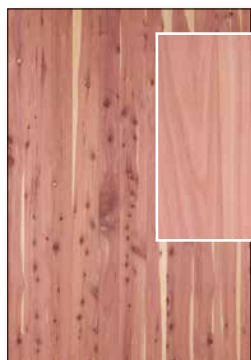

Murphy Closet Liner

Aromatic Cedar
5/32" & 1/4"