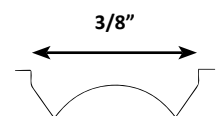

Murphy Premium Beaded MDF uses a proprietary bead and is available in the following sizes:

- 5.2 mm T: 1-1/2", 2", 3", 6" OC bead
- 1/4" T: 1-1/2", 2", 3", 6" OC bead
- 3/8" T: 1-1/2", 2", 3", 6" OC bead
- 1/2" T: 1-1/2", 2", 3", 6" OC bead
- 3/4" T: 1-1/2", 2", 3", 6" OC bead

Bead profile (enlarged):